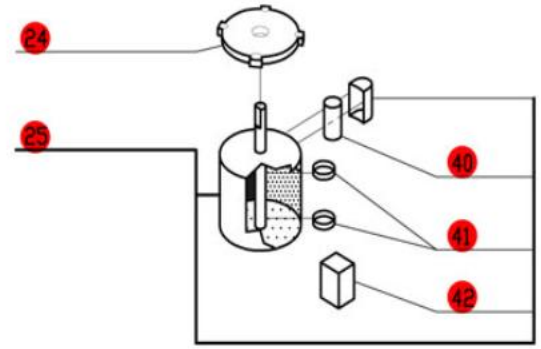

R2 Ultra B (3 Quart)

Serial Number Series- 247xxxxx03
 1- Speed, 120 Volt, 1 Phase, 60Hz., 1 HP.
 1725 RPM, 7 Amps

CLICK HERE FOR DISCS

After Serial # 20,000

**Click on Red Dot
 OR
 Call us
 800-465-6060**