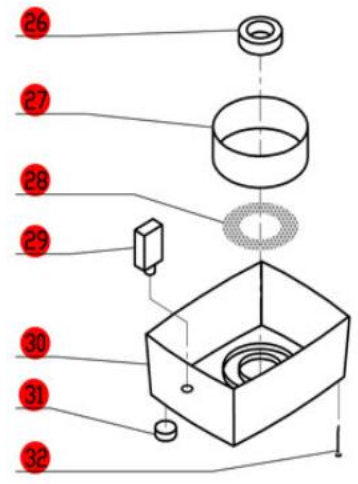

R2 Ultra B (3 Quart)

Serial Number Series- 247xxxxx03
 1- Speed, 120 Volt, 1 Phase, 60Hz., 1 HP.
 1725 RPM, 7 Amps

CLICK HERE FOR DISCS

After Serial # 20,000

**Click on Red Dot
 OR
 Call us
 800-465-6060**