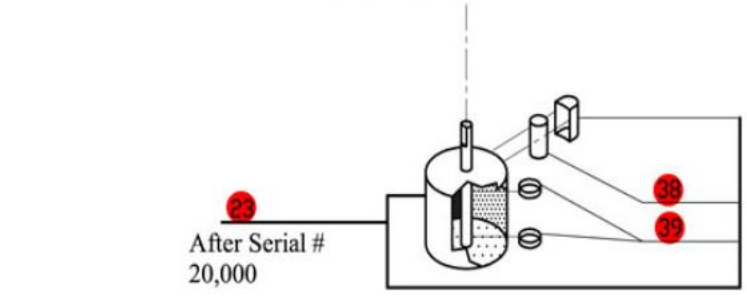

R2 Ultra B (3 Quart)

Serial Number Series- 247xxxxx03
 1- Speed, 120 Volt, 1 Phase, 60Hz., 1 HP.
 1725 RPM, 7 Amps

CLICK HERE FOR DISCS

After Serial # 20,000

**Click on Red Dot
 OR
 Call us
 800-465-6060**