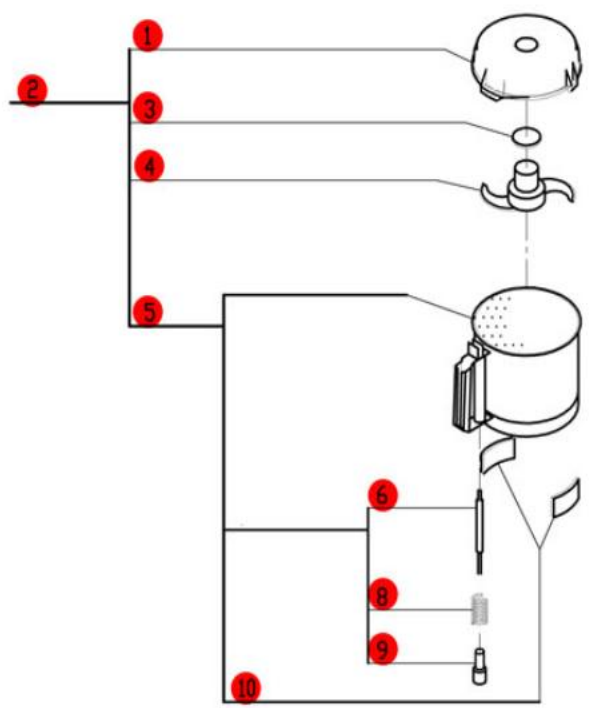

R2 Ultra B (3 Quart)

Serial Number Series- 247xxxxx03
 1- Speed, 120 Volt, 1 Phase, 60Hz., 1 HP.
 1725 RPM, 7 Amps

CLICK HERE FOR DISCS

After Serial # 20,000

**Click on Red Dot
 OR
 Call us
 800-465-6060**