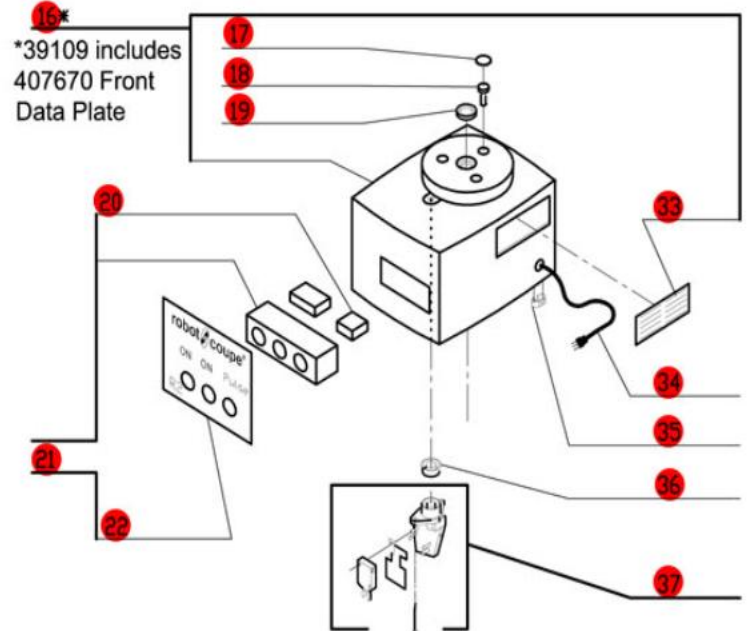

R2 Ultra B (3 Quart)

Serial Number Series- 247xxxxx03
 1- Speed, 120 Volt, 1 Phase, 60Hz., 1 HP.
 1725 RPM, 7 Amps

CLICK HERE FOR DISCS

After Serial # 20,000

**Click on Red Dot
 OR
 Call us
 800-465-6060**